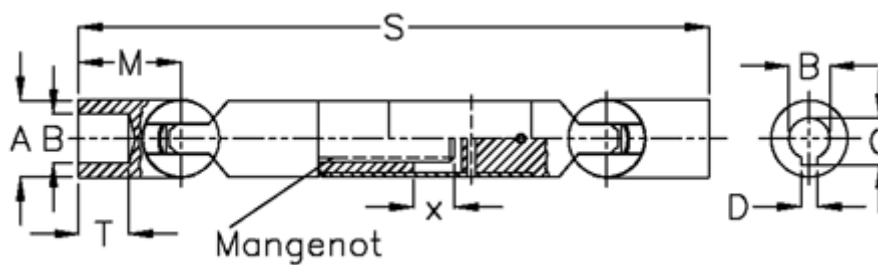

# Data Sheet

Article number: 078281031

Description: Telescopic ball joint 0.828.103.001  
s=200 x=60 bore 14 w/keyway

## Measures

A	= 28	T = 17
B H7	= 14	x = 60
C	= 16.3	
D	= 5	
Longitudinal ribs	= 6x16x20	
M	= 35.0	
MD max N m	= 50	
s	= 200	